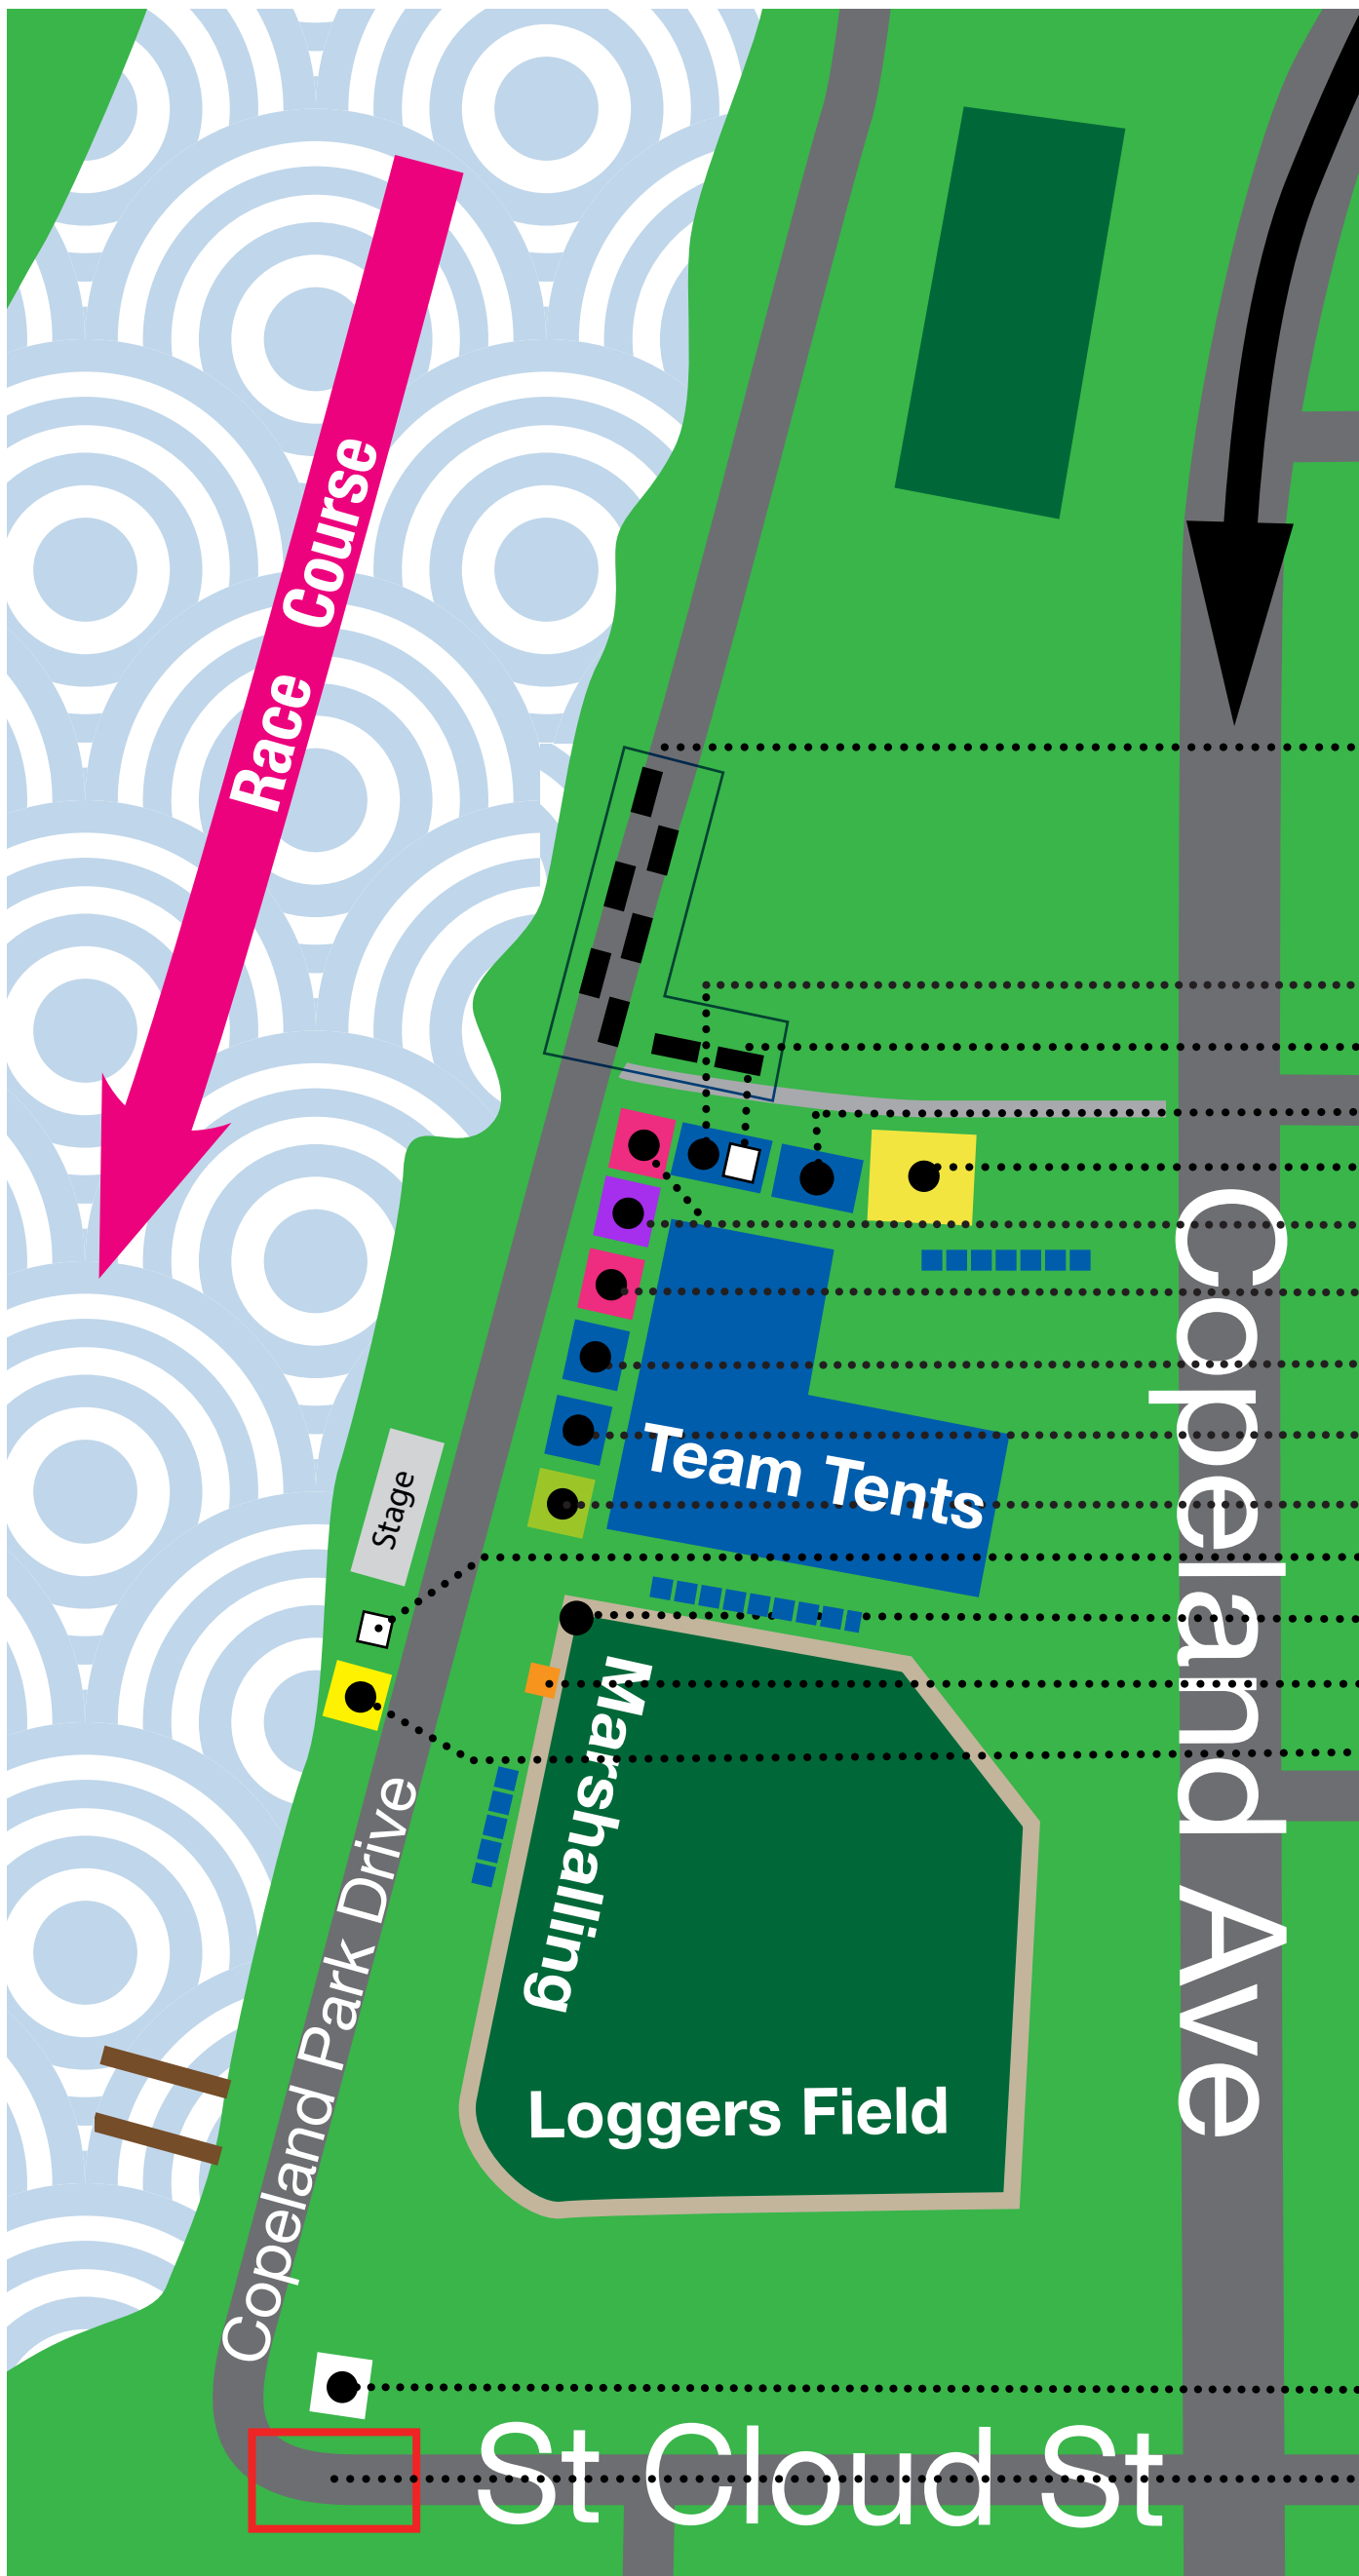

BIG BLUE DRAGON BOAT FESTIVAL 2018

- Food Vendors
 - Apothik
 - Big Mama's Gyros
 - Cabin Coffee Co.
 - Ice Cold Refreshments
 - Logger's
 - Missy's Ice Cream
 - Prairie Produce
 - Root River Kettle Korn
 - Community Tent
 - Results
 - Kids Tent
 - Inflatables
 - Cancer Committee & Strive
 - Breast Cancer Survivor Check-In
 - Merchandise Tent
 - Team Check-In & Lost & Found
 - Volunteer Check-In
 - Results
 - Emcee
 - Take a Selfie Spot
 - Timing Tent
 - Information Tent #1
 - Shuttle Pick Up/Drop Off
- = Porta Potties